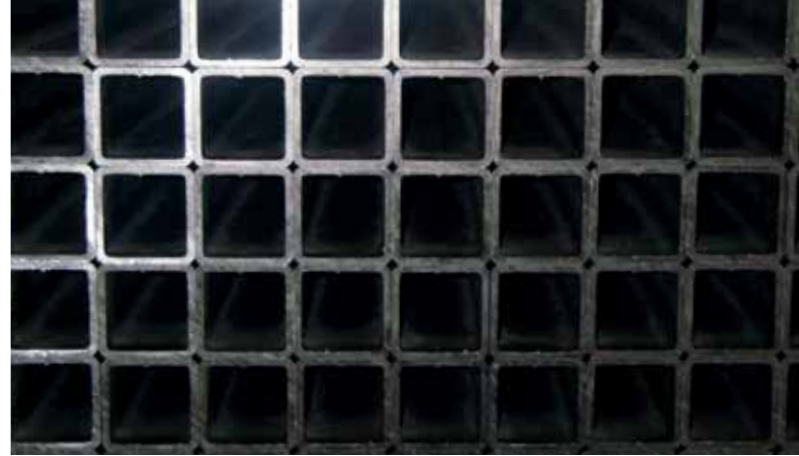

MEISER offers a wide range of dimensions at the start of production.

Dimensions – welded steel profile tubes:

Round tubes (D / mm)	21,3	26,9	33,7	38,0	42,4	44,4	48,3					
	51,0	57,0	60,3	63,0	63,5	76,1	88,9	101,6	127			
Profile tubes (a x b) (mm)	30 x 30	35 x 35	40 x 20	45 x 45	50 x 30	60 x 30	70 x 30	80 x 40	90 x 50	100 x 40	120 x 80	
			40 x 40		50 x 50	60 x 40	70 x 50	80 x 60	90 x 70	100 x 60	140 x 60	
						60 x 60	70 x 70	80 x 80		100 x 100		
Wall thickness (t)	1,5 – 5,2 mm											
Tube lengths (L)	500 – 12.000 mm, other lengths on request											
Length tolerance	- 0 / + 50 mm											
Steel grades	Standard S 235 JRH, others on request											
Packaging	Hexagonal bundles / rectangular packages or as required											
Production to DIN Standart	1615		1626/2458			2440		2440/2394/2395				
Production to EN Standart	EN 10217 – 1		EN 10219 – 1 + 2			EN 10255 EN 10305 – 3 + 5						

Your contact:

Torsten Engelhardt . Gebr. Meiser GmbH . Schmelzer Straße . D-66839 Schmelz-Limbach
Phone +49 (0) 68 87/3 09-1930 . **Fax** +49 (0) 68 87/3 09-3939 . **e-Mail** t.engelhardt@meiser.de

Mario Hartwig . Meiser Vogtland OHG . Am Lehmteich 3 . D-08606 Oelsnitz
Phone +49 (0) 3 74 21/50-2304 . **Fax** +49 (0) 3 74 21/50-2310 . **e-Mail** m.hartwig@meiser.de

www.meiser.de

MEISER